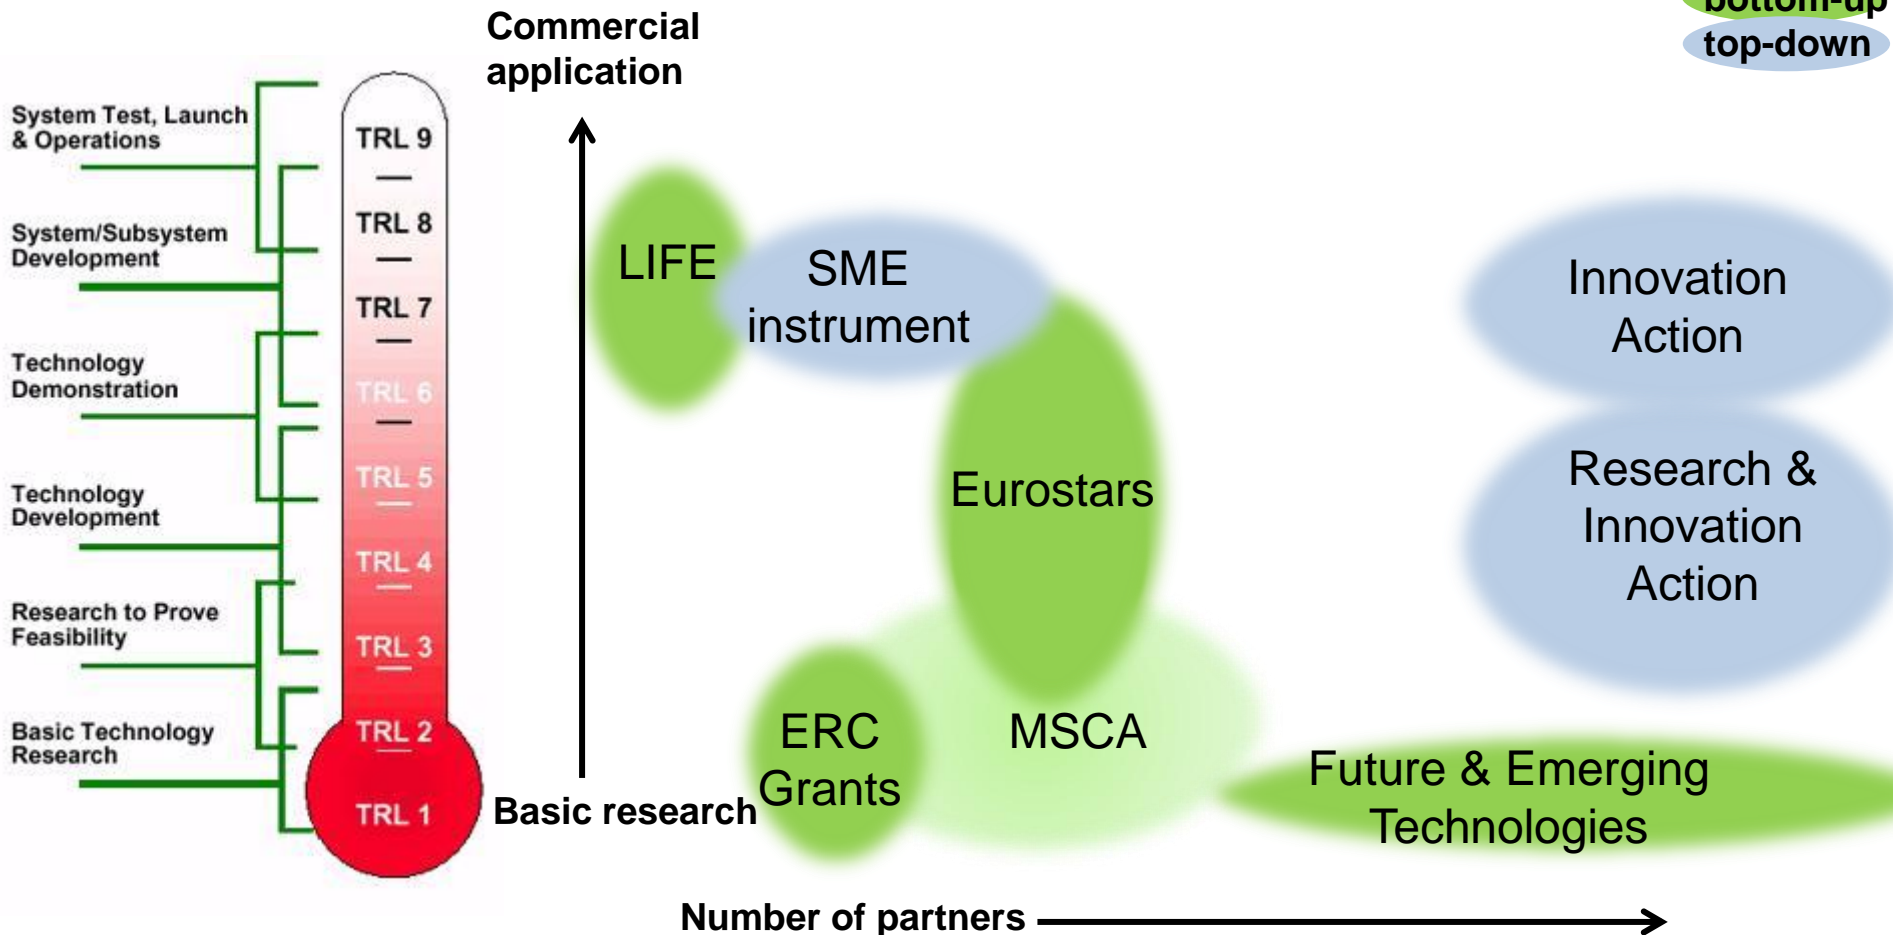

# Fondsen voor innovatie projecten

## Horizon 2020 and related EU instruments

bottom-up  
top-down

# Twée voorbeelden: Eurostars en SME

	Eurostars	Horizon 2020 SME Instrument
<b>Purpose</b>	Technical development	Overcome market barriers
<b>TRL</b>	2 → 6	6 → 8
<b>Success rate</b>	30%	± 5%
<b>Funding</b>	Max.€500.000	€ 0.5-2.5 million (70%)
<b>Partners</b>	1 foreign partner	Not needed
<b>Subject</b>	Free (bottom-up)	Fits within prescribed themes (top-down)